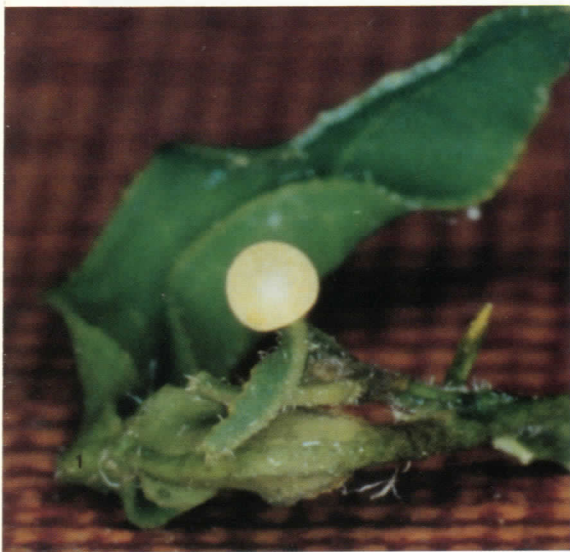

# *PAPILIO XUTHUS* IN HAWAII: A PHOTO LIFE HISTORY (LEPIDOPTERA: PAPILIONIDAE)

JACK L. HARRY

P. O. Box 25752, Salt Lake City, Utah 84125, USA

Fig. 1-11. *Papilio xuthus* in Hawaii: 1) egg; 2) 1st instar larva; 3) 5th instar larva; 4) pupa; 5) 2nd instar larva; 6) 3rd instar larva; 7) 4th instar larva; 8-11) adult.

The photo essay shows the life history of *Papilio xuthus* Linnaeus. Eggs and larvae were collected on the island of Kauai, Hawaii. The larval food plant is *Citrus* (Rutaceae).