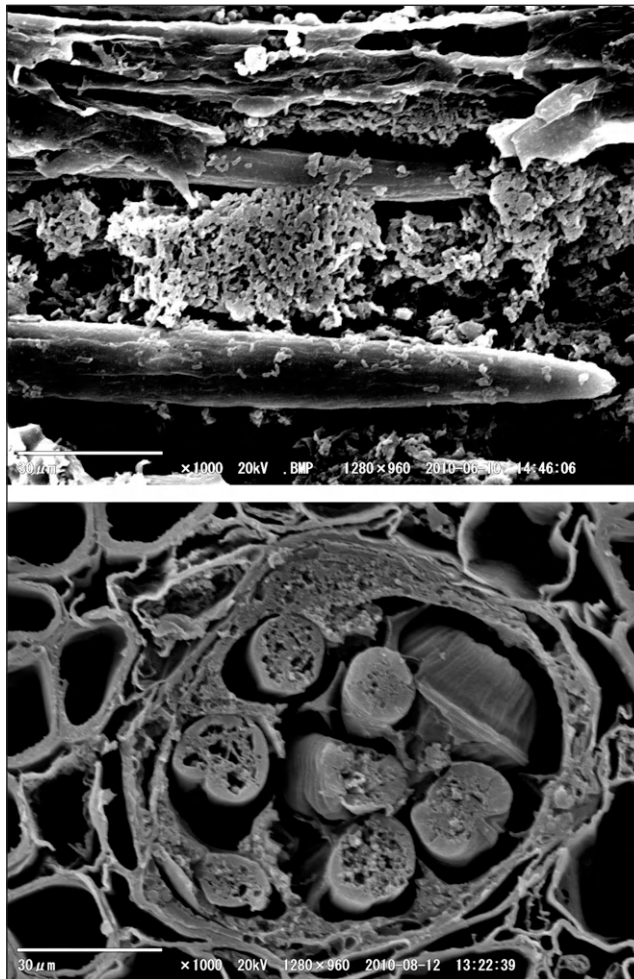

JOURNAL of NEMATOTOLOGY

The Official Journal of The Society of Nematologists

Volume 44, Number 3, September 2012

Scanning electron micrographs of the pinewood nematode,
Bursaphelenchus xylophilus

Journal of Nematology 44(3):237–312 (2012)
Hanover, Pennsylvania