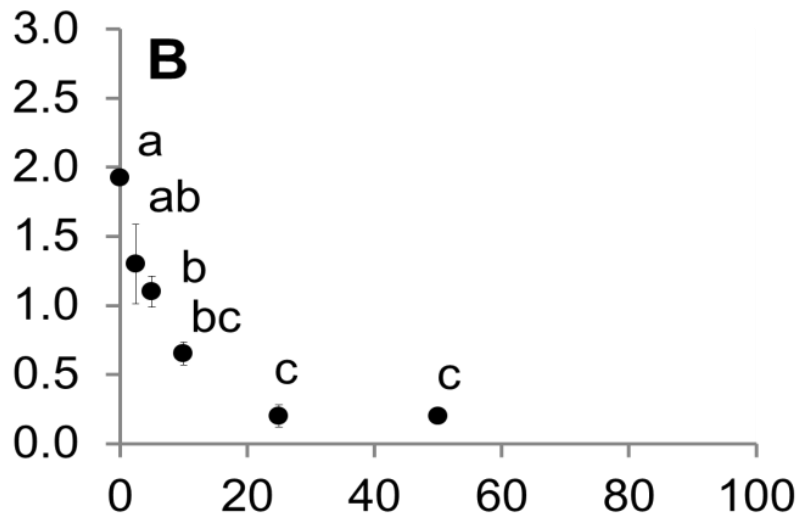

Consumption (drops/fly)

Dose (%)