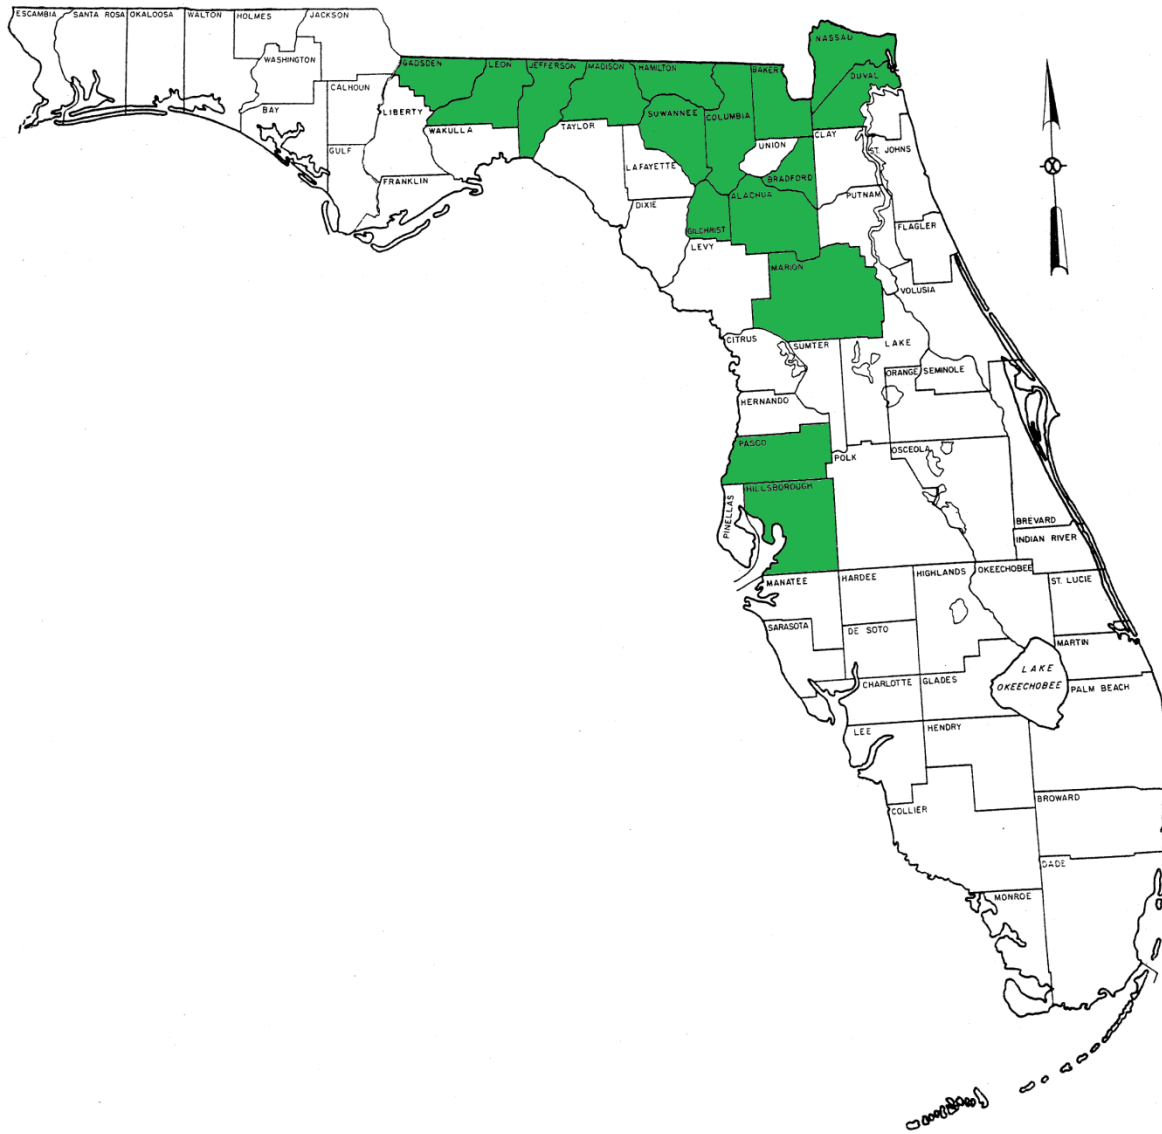

The bean plataspid, *Megacopta cribraria* (F.) (Hemiptera: Plataspidae), is reported in Florida for the first time. It was found during Mar-Oct 2012 in kudzu patches (*Pueraria montana* Lour (Merr.) (Fabales: Fabaceae) in 16 Florida counties. Its host range includes kudzu, soybean (*Glycine max* Merrill; Fabales: Fabaceae), and other legume crops (Medal et al. unpublished data).

Key Words: kudzu bug, invasive pest, soybean, southeastern USA

RESUMEN

El chinche asiático conocido como ‘Bean Plataspid’, *Megacopta cribraria* (F.) (Hemiptera: Plataspidae), es reportado por primera vez en la Florida. Fué encontrado durante marzo a octubre del 2012 en campos de kudzu (*Pueraria montana* Lour (Merr.) (Fabales: Fabaceae) en 16 condados de Florida, El rango de plantas hospederas incluye soya (*Glycine max* Merrill; Fabales: Fabaceae), y otros cultivos de leguminosas (Medal et al., datos no publicados).

Palabras Clave: chinche del kudzu, plaga invasora, soya, sureste de los Estados Unidos

Fig. 1. Distribution (green) of *Megacopta Cribraria* in north Florida

Fig. 2A. Kudzu and *Megacopta cribraria* in Florida. A. Kudzu patch in Alachua County, Florida. Photograph courtesy of Julio Medal, Florida Department of Agriculture and Consumer Services, Division of Plant Industry.

Fig. 2B. Kudzu and *Megacopta cribraria* in Florida. B. *Megacopta cribraria* on kudzu in Jefferson County, Florida. Photograph courtesy of Bradley A. Danner, Department of Agriculture and Consumer Services, Division of Plant Industry, CAPS.