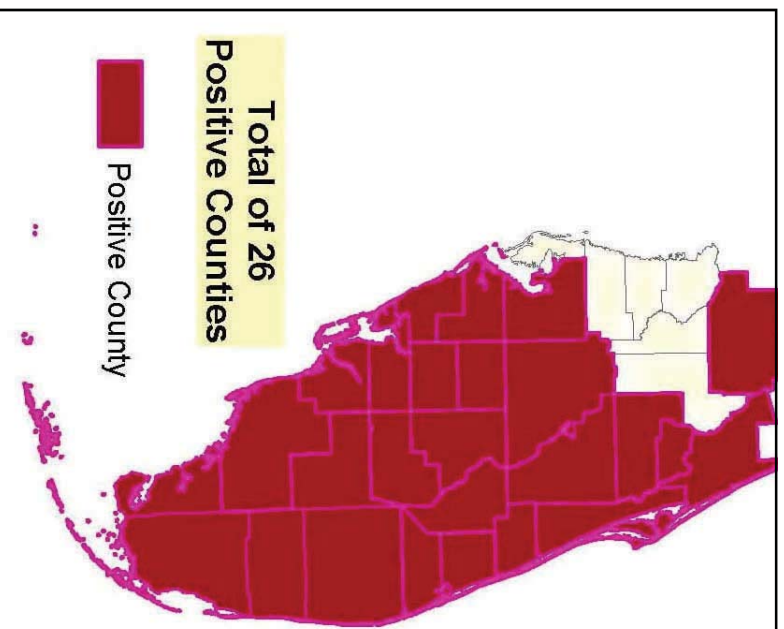

Counties with Greening Positive Trees as of August 24, 2007

Counties with Canker Positive Trees as of July 3, 2007

- Brevard*
- Broward*
- Charlotte*
- Clay
- Collier*
- Desoto*
- Glades*
- Hardee*
- Hendry*
- Highlands*
- Hillsborough*
- Indian River**
- Lake
- Lee*
- Manatee*
- Martin *
- Miami-Dade*
- Monroe*
- Okeechobee*
- Orange*
- Osceola*
- Palm Beach*
- Polk**
- Sarasota*
- St. Lucie*

*Canker and greening present in county.